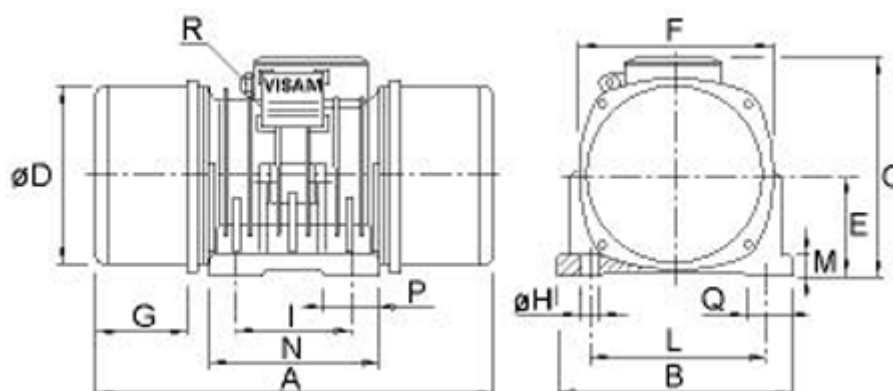

# Data Sheet

Article number: 310101480006100

Description: Vibrator motor SPX 41.5 C 860kgcm  
1000 o/m 4800kg 3,3kW 3x230-400V 50hz

## Measures

A = 693	L = 295
B = 355	M = 40
C = 362	N = 330
d = 308	Number H = 4
E = 166	P = 100
G = 152	Q = 70
H = 29	R = M25x1,5 + M16x1,5TH
I = 210	